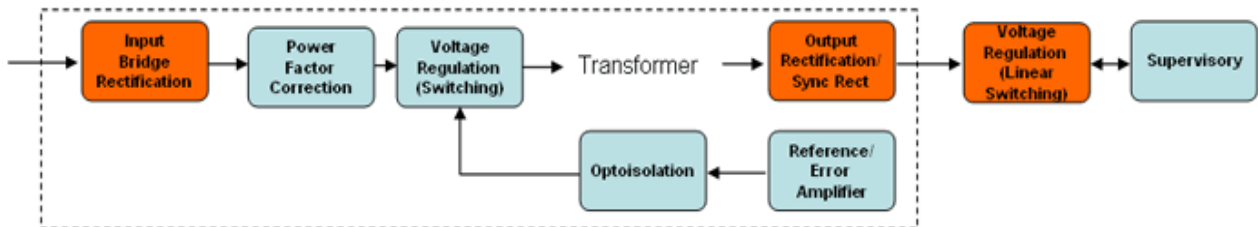

Automotive HID Lamp Ballast

Input Bridge Rectification: 1N4007 RL207 1N5406 1N5408 KBP210 KBP307 KBL410
GBU410 GBU610 GBU810 KBU607

Out Rectification/Sync.Rect.: SR360 SR3100 SR560 SR5100 SRF1060CT SRF10100CT
SRF10200CT SRF2060CT SRF20100CT SRF20200CT MURF1640CT

Voltage Regulation (Linear,Switching): NJ7805 NJ7808 NJ7810 NJ7812 LM317