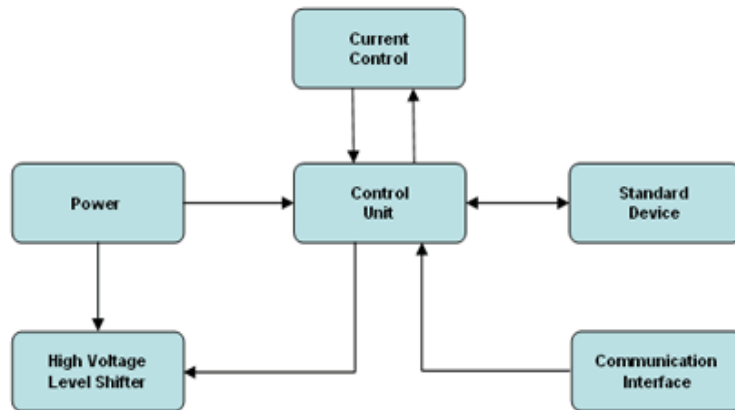

Automotive HID Lamp Ballast

Input Bridge Rectification: 1N4007 RL207 1N5406 1N5408 KBP210 KBP307 KBL410
GBU410 GBU610 GBU810 KBU607

Out Rectification/Sync.Rect.: SR360 SR3100 SR560 SR5100 SRF1060CT SRF10100CT
SRF10200CT SRF2060CT SRF20100CT SRF20200CT MURF1640CT

Voltage Regulation (Linear,Switching): NJ7805 NJ7808 NJ7810 NJ7812 LM317