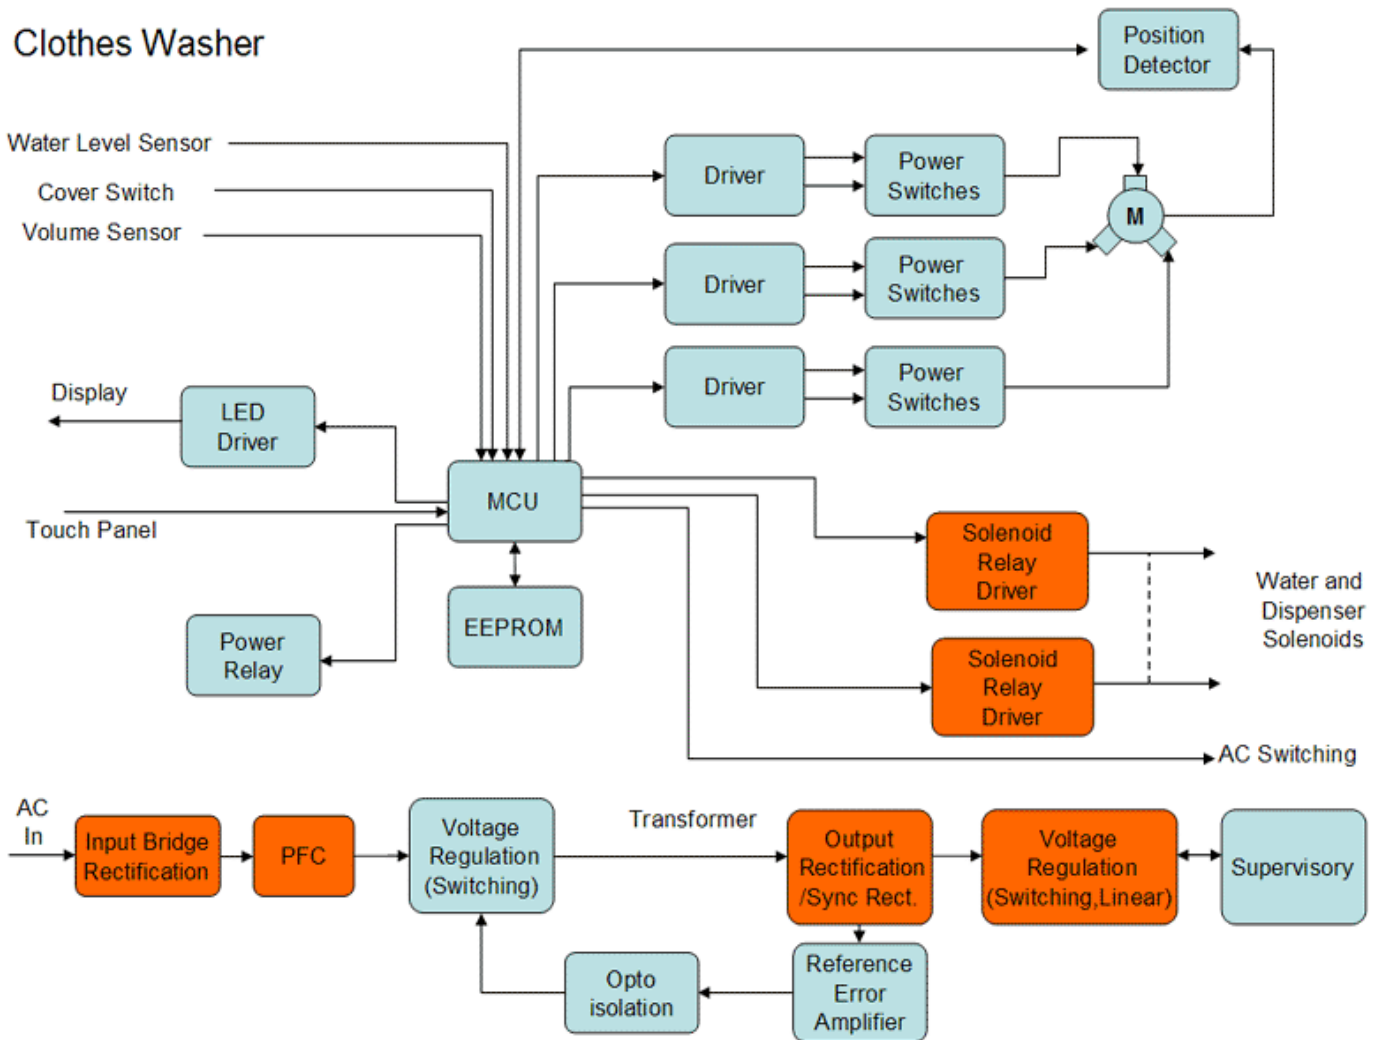

## Clothes Washer

**Solenoid Relay Driver:** MUR160 MUR260 MUR2100 MUR460 MUR4100 SF38 SF56 SF58

**Input Bridge Rectification:** 1N4007G RL207 1N5408 KBP210 KBP307 KBL410 KBU607  
DB207G T4BU10 T6BU10 GBU410 GBU610 GBU810

**Voltage Regulation (Linear,Switching):** NJ78M05 NJ78M08 NJ78M12 TL431 LM317