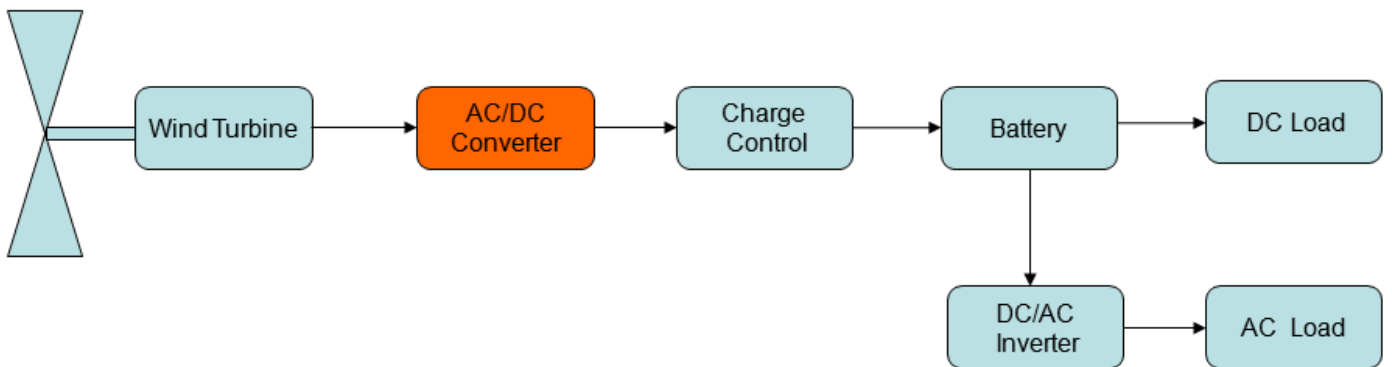

Small Type Wind Turbine Generator

AC/DC Converter: 1N4007G RL207 1N5408 KBP210 KBP307 KBL410 KBU607
DB207G T4BU10 T6BU10 GBU410 GBU610 GBU810