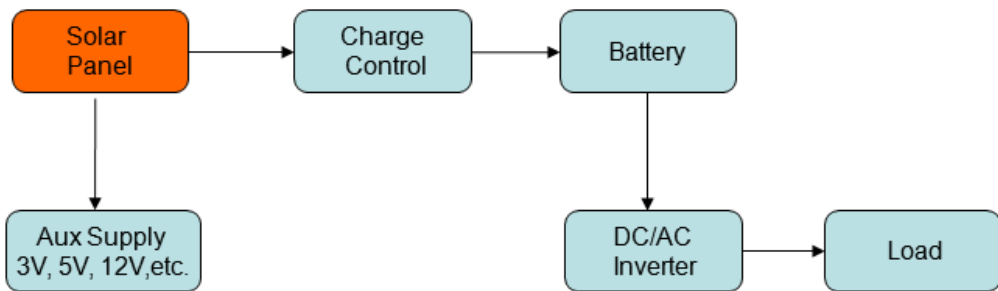

Solar Panel Converter

Solar Panel: SR1045 (Bypass Diode)